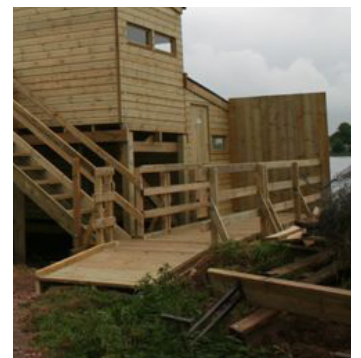

## Belvide Nature Reserve

16th May 08

5.4m x 4.8m 'double-deck' hide with access stairs and boardwalk for West Midlands Bird Club at Belvide Nature Reserve near Telford.

Directors: R. J. Gilleard, Mrs C. Gilleard  
Tel: +44 (0) 1724 798344 Fax +44 (0) 1724 798667 Mobile (07774) 131496  
Web: [www.bird-hides.co.uk](http://www.bird-hides.co.uk) E-mail: [info@bird-hides.co.uk](mailto:info@bird-hides.co.uk)