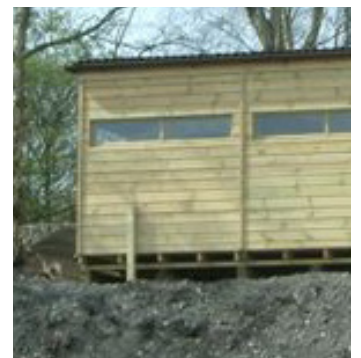

GILLEARD

B R O S L T D

Building and Civil Engineering Contractors Registered House Builders
Island Road, Garthorpe, Nr Scunthorpe, North Lincolnshire DN17 4AA

Potterick Carr

24th March 2005

7.2m x 2.4m standard hide with glazed sashes at Potterick Carr near Doncaster.